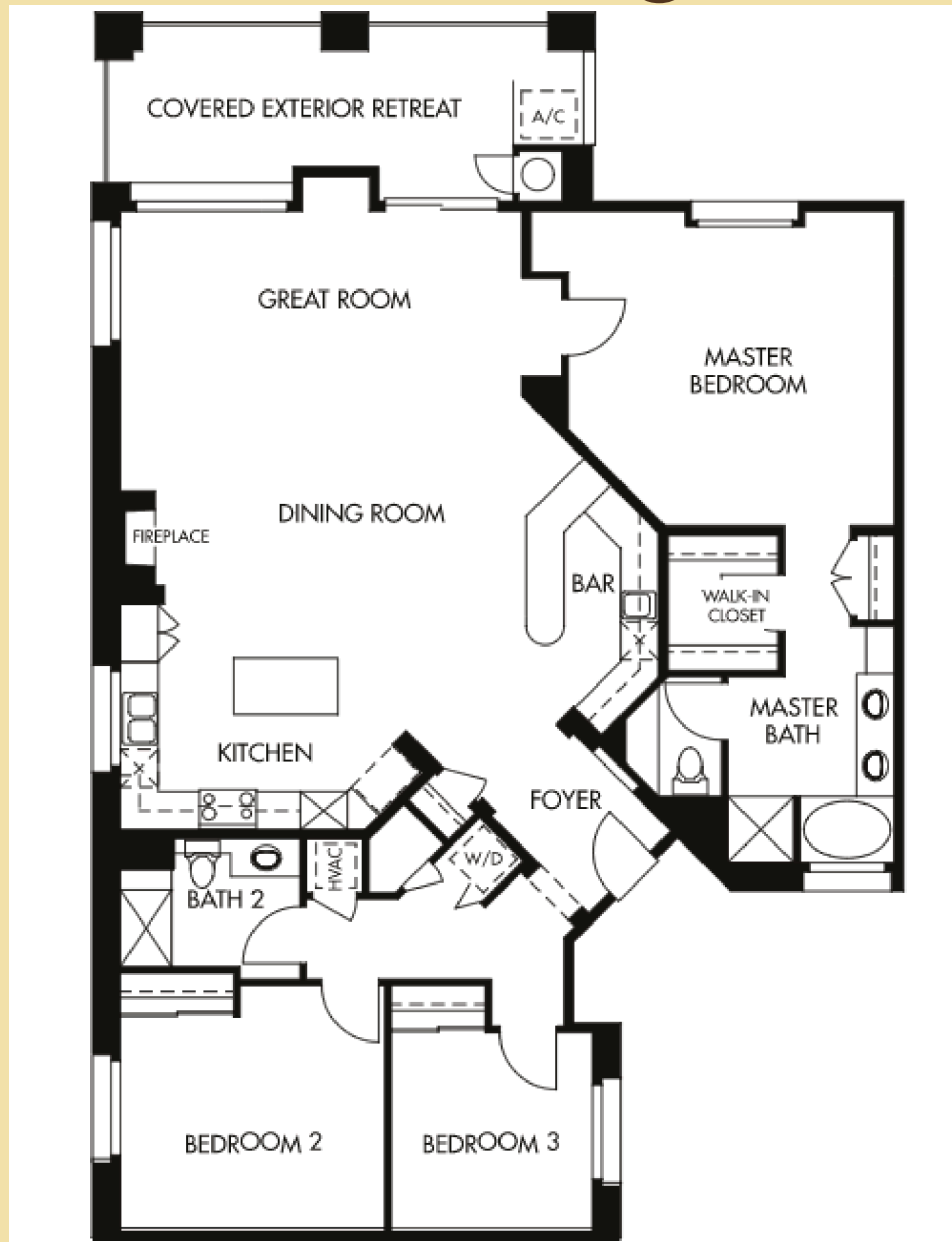

Community: Tova
Plan: 3

Level 1 of 1

Plan Details:

- 2,043 Square Feet
- 3 Bedrooms
- 2 Bathrooms
- 1-Bay Parking Space
- On-Site Storage Space
- Condominium Home
- One-Level Layout
- Open Great Room with Island Kitchen
- Built-In Wet Bar for Entertaining
- Large, Private Deck