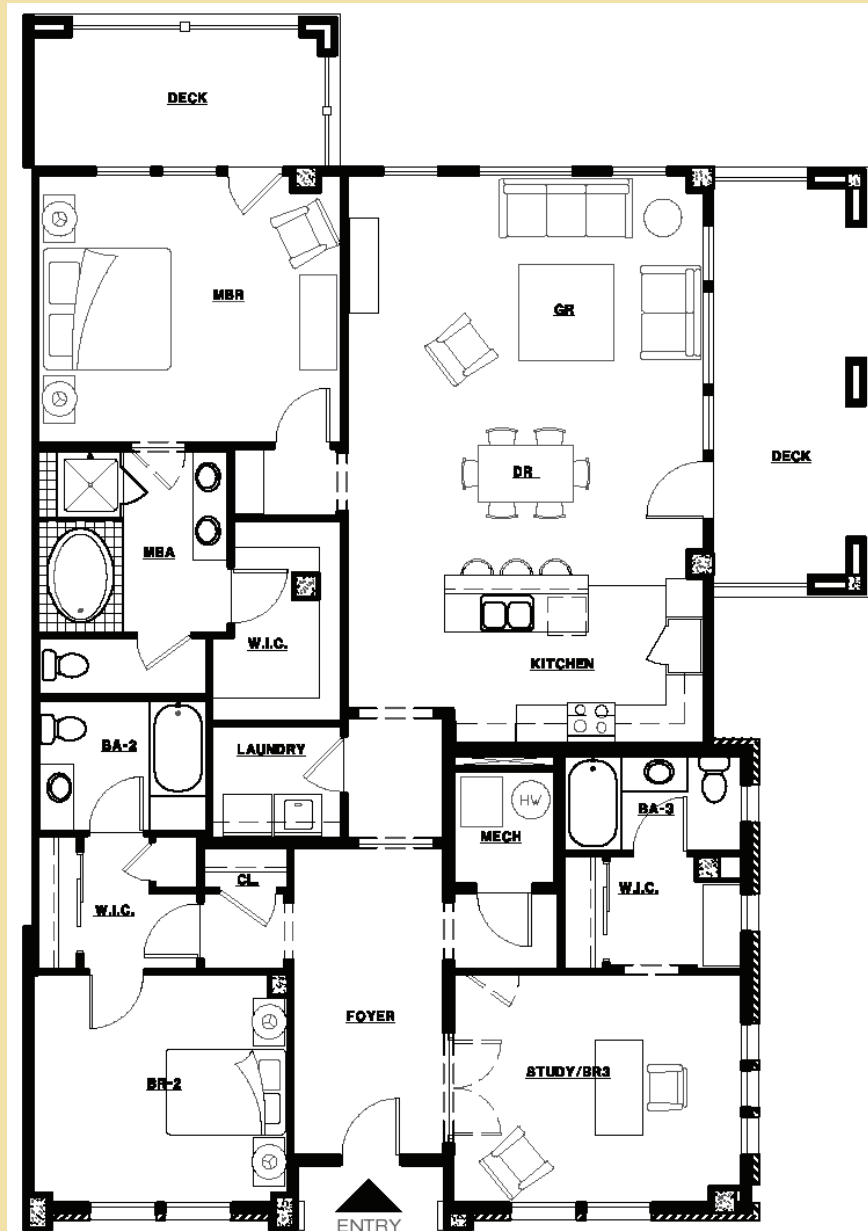

Community: Prima
Plan: 6

Level 1 of 1

Plan Details:

- 1,908 Square Feet
- 3 Bedroom
- 3 Bathrooms
- 2-Bay Parking Space
- On-Site Storage Space
- Condominium Home
- One-Level Layout
- Open Great Room with Island Kitchen
- Dual, Private, Spacious Decks